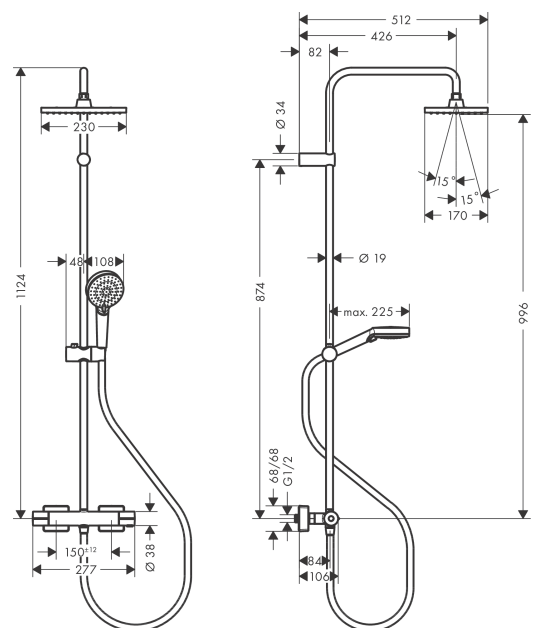

**Vernis Shape**  
**Showerpipe 230 1jet Green with thermostat**  
 Surfaces: **Chrome** Article Number: **26319000**

### product features

- consists of: overhead shower, hand shower, shower thermostat, shower hose, slider
- overhead shower Vernis Shape 230 1jet
- shower head size overhead shower: 230 x 170 mm
- spray type overhead shower: Rain
- ball-joint: overhead shower angle adjustable
- spray type hand shower: Rain, IntenseRain
- maximum flow rate at 3 bar: 5,7 l/min
- minimum flow pressure: 1 bar
- operating pressure: min. 1 bar/max. 10 bar
- shower bar diameter: 19 mm
- height-adjustable slider with locking push-button slider
- shower arm length overhead shower: 426 mm
- thermostat Vernis
- safety lock at 40° C
- adjustable hot water limitation
- outlets controlled via turning handle
- mounting type: exposed installation
- connection dimension DN15
- connection thread G ½
- centre distance 150 ± 12 mm

## Scale drawing

**Vernis Shape**  
**Showerpipe 230 1jet Green with thermostat**  
 Surfaces: **Chrome** Article Number: **26319000**